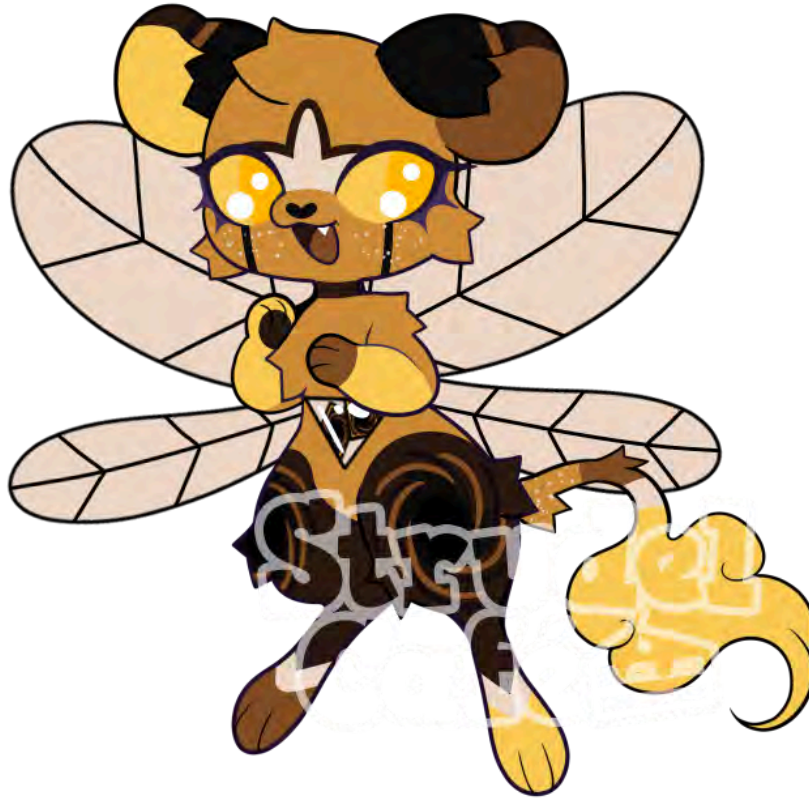

Jollybean M0637: Trading cards

Active Design

Info

Archival Owner: PhoeniXXTalon

Obtained: Birthday Wishes Event

Designer: PhoeniXXTalon

Artist: PhoeniXXTalon & lopyyrae

Traits

Species: Jollybean

Theme: Trading cards , Snowglobe

Variant: Companion

Ears: Velvet, companion rarity

Tail: Comet, companion rarity

Wings: Fantasy, companion rarity

Coverage: Partial/Shaped, companion rarity