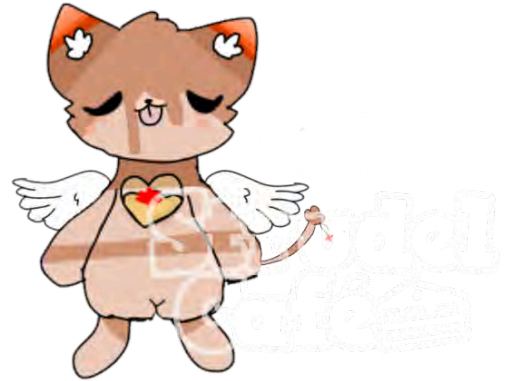

Catalogued Design

Traits

Species: Jollybean

Theme: Maple Syrup , Snowglobe

Variant: Companion

Ears: Velvet, companion rarity

Tail: Classic, companion rarity

Wings: Daydreamer, companion rarity

Coverage: Partial/Shaped, companion rarity

Mutation: Multiple Tails, exclusive rarity