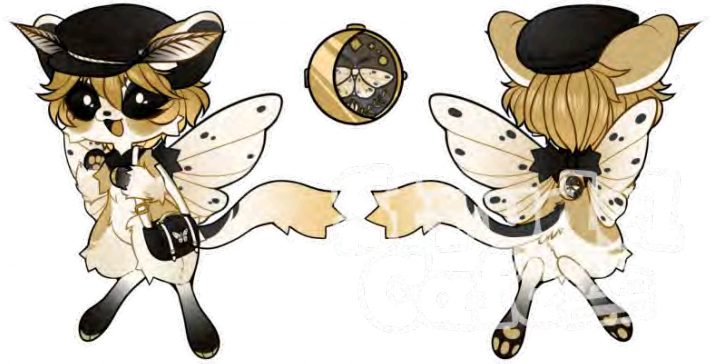

Catalogued Design

Info

Archival Owner: the-onsie-dragon

Obtained: Birthday Wishes Event

Designer: the-onsie-dragon

Artist: the-onsie-dragon & lopyprae

Catalogued Design Info

Designer: the-onsie-dragon

Artist: the-onsie-dragon & lopyprae

Traits

Species: Jollybean

Theme: Cottagecore Moth , Locket

Variant: Companion

Ears: Lapine, companion rarity

Tail: Classic, companion rarity

Wings: Fantasy, companion rarity

Coverage: Partial/Shaped, companion rarity

Mutation: Coloured Sclera/Shaped Pupil, exclusive rarity