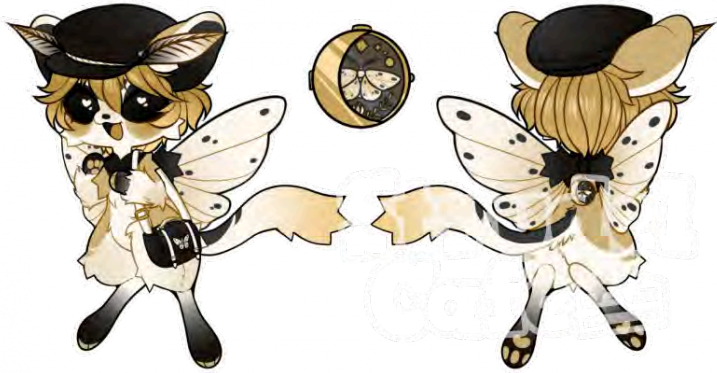

Jollybean M0631: Cottagecore Moth

Active Design