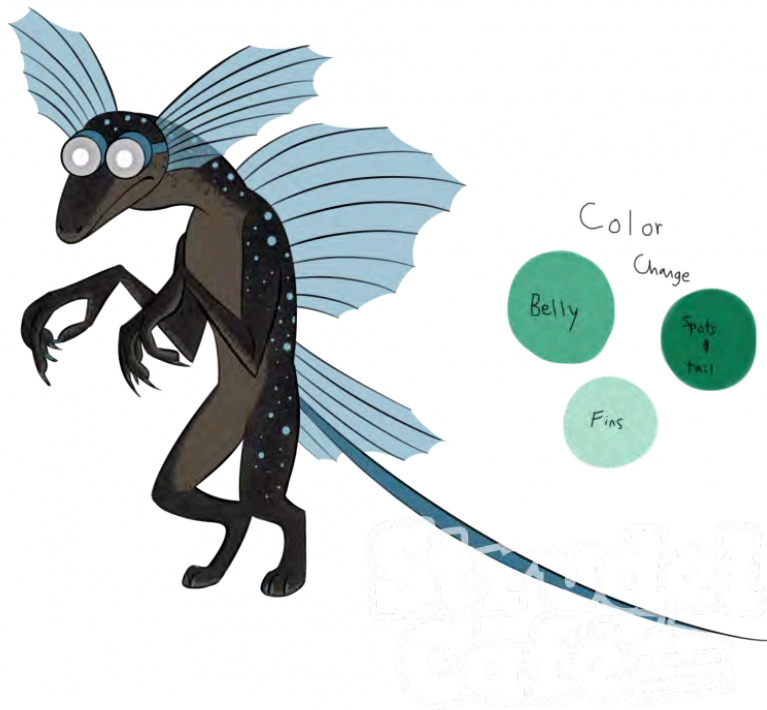

Mimix M0876: Telescope Fish

Active Design

Info

Archival Owner: Starmouse

Obtained: Trade

Designer: Antlersev & Gilded Stone

Artist: Antlersev

Traits

Species: Mimix

Theme: Telescope Fish , Aquatic

Variant: Normal

Pelt: Full Pelt, exclusive rarity

Aquatic: Vestigial Fins, aquatic rarity

Aquatic: Throat Pouch, aquatic rarity

Mutation: Coloured Sclera/Shaped Pupil, exclusive rarity

Mutation: Colour Changing, exclusive rarity