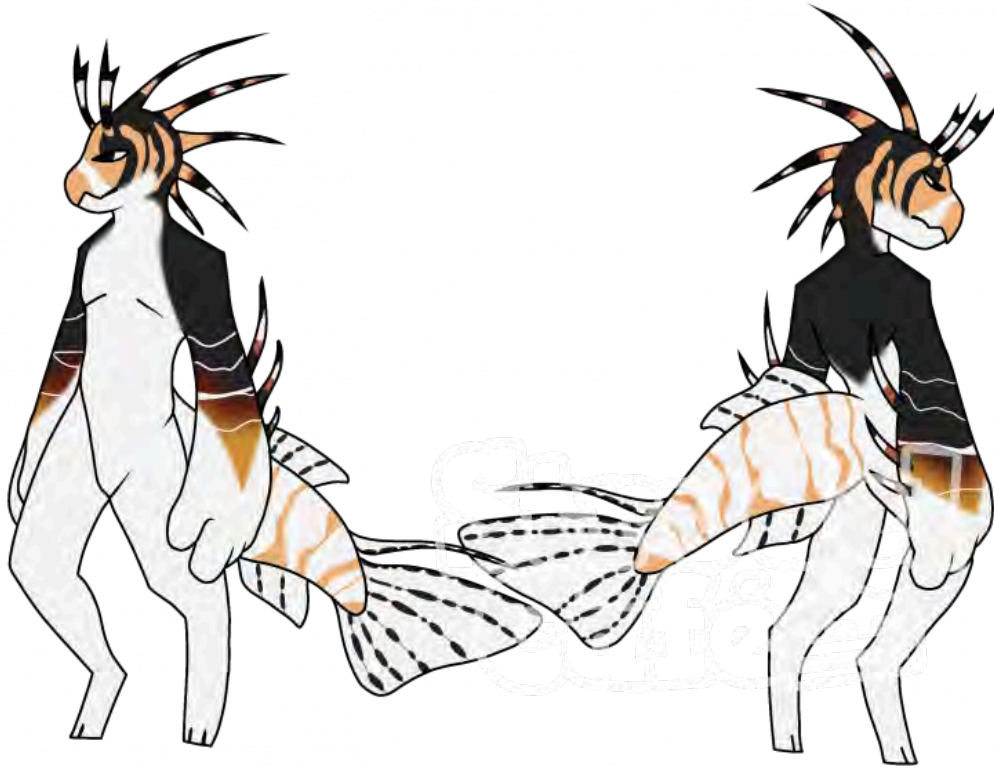

Mimix M1282: Lionfish

Active Design

Info

Archival Owner: BlackGrace21

Obtained: Nursery Purchase, 35000 crumbs

Designer: BlackGrace21

Artist: BlackGrace21

Traits

Species: Mimix

Theme: Lionfish , Aquatic

Variant: Normal

Pelt: Full Pelt, exclusive rarity

Aquatic: Vestigial Fins, aquatic rarity