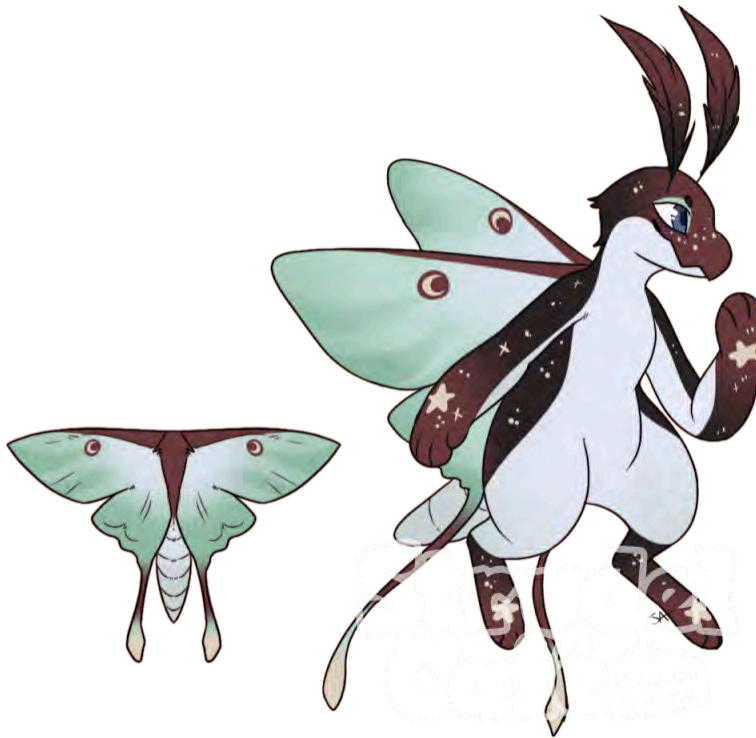

Traits

Species: Mimix

Slot Rarity: Aquatic

Variant: Normal

Mimix M0731: Lunar Moth

Active Design

Info

Archival Owner: Mothmeat