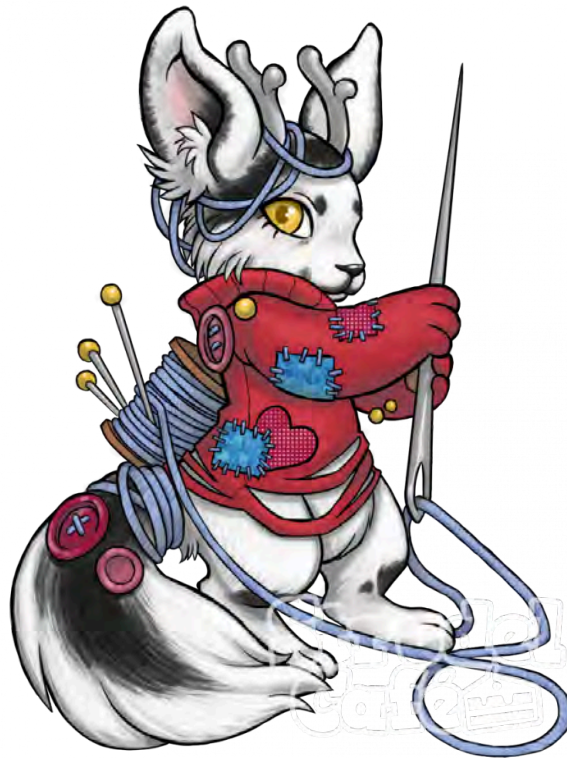

Thimblet M0406: Sewing Kit

Active Design

Info

Archival Owner: Tarorae

Obtained: $45 MYO

Designer: Tarorae

Artist: Tarorae

Traits

Species: Thimblet

Theme: Sewing Kit , Hoarder

Variant: Hoarder

Ears: Pricked

Horns: Antlers

Tail: Standard

Tufts: Standard