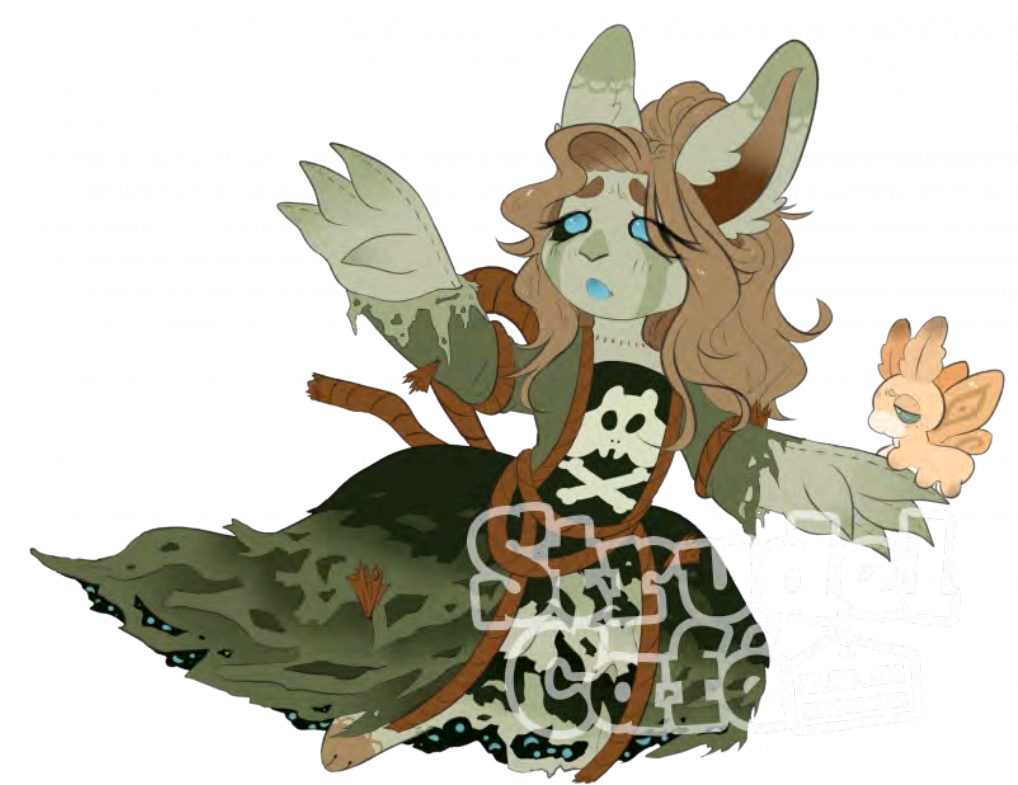

Thimblet M1014: Tattered Sails

Active Design

Info

Archival Owner: FoxoftheSevenSeas

Obtained: Sold, Crumbs: 35000

Designer: FoxoftheSevenSeas

Artist: FoxoftheSevenSeas

Traits

Species: Thimblet

Theme: Tattered Sails , Ghost

Variant: Ghost

Ears: Rabbit

Horns: Naked

Tail: Bow

Tufts: Bald

Mutation: Pincushion, exclusive rarity

Mutation: Glyphic or Blackout Eyes, exclusive rarity

Mutation: Peepers, exclusive rarity