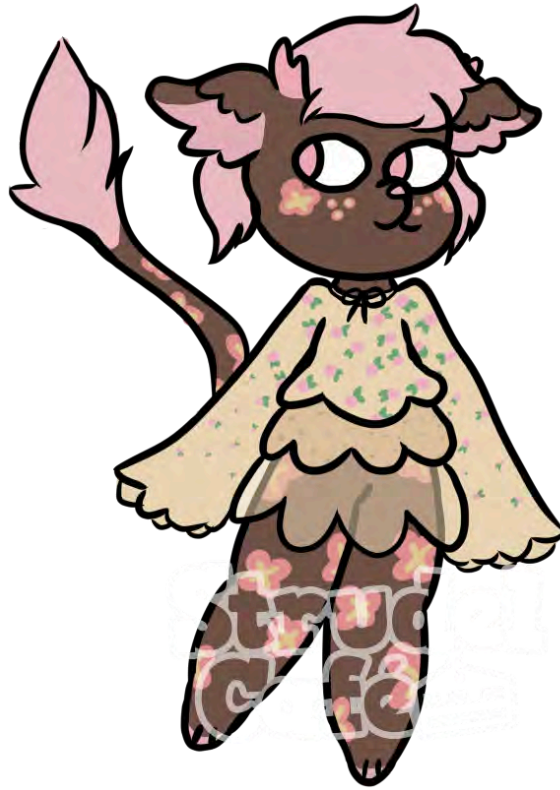

Thimblet M0083: Mori Kei Skirt

Active Design

Info

Archival Owner: meowsticart

Obtained: Crumb MYO Slot, 7SC

Designer: meowsticart

Artist: meowsticart

Traits

Species: Thimblet

Theme: Mori Kei Skirt , Hoarder

Variant: Household

Ears: Feathered

Horns: Antlers

Tail: Tufted

Tufts: Elegant