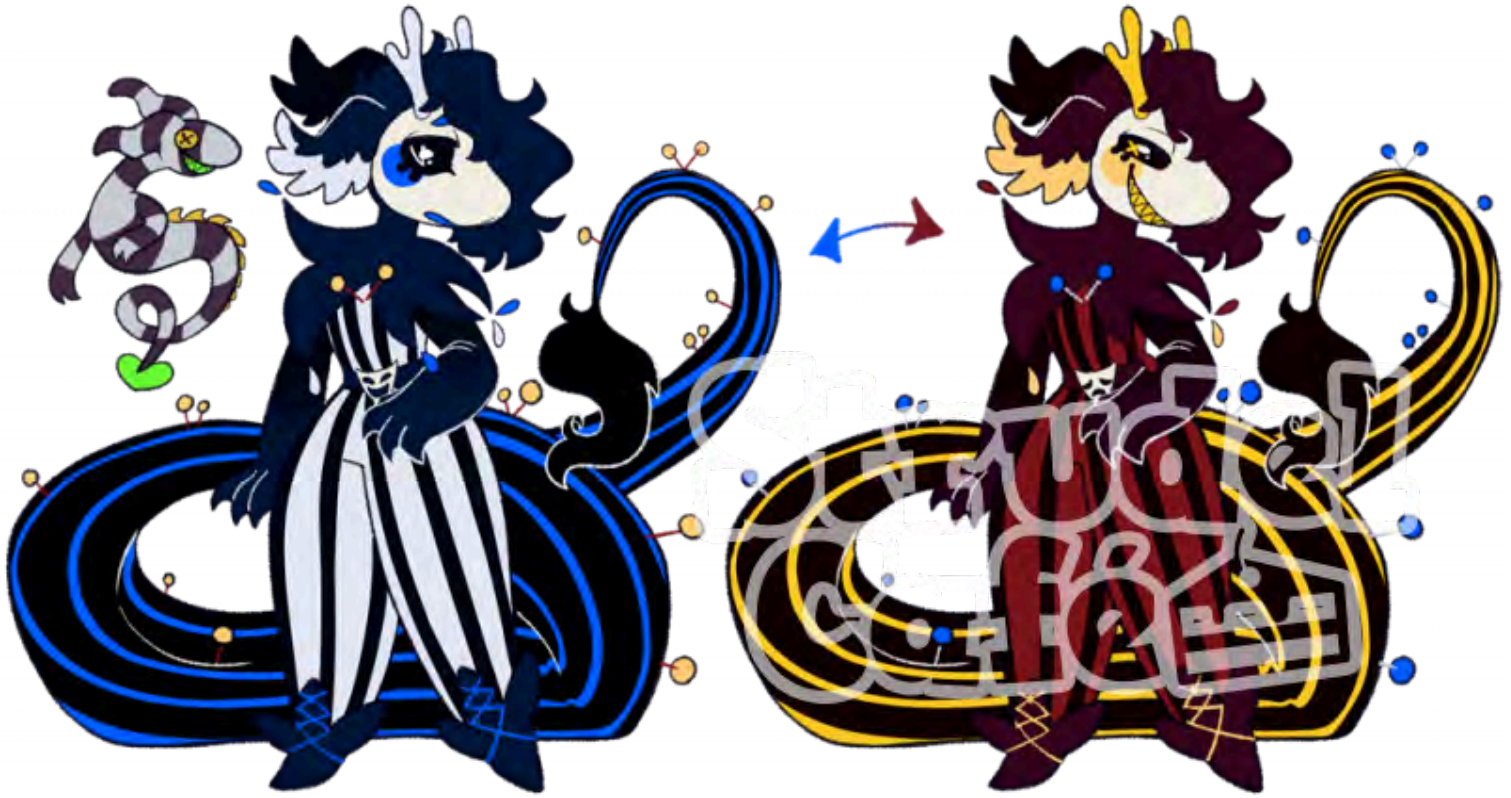

Variant: Ghost

Ears: Rabbit

Horns: Naked

Tail: Bobbed

Tufts: Bald

Thimblet M1126: Sock and Buskin

Active Design

Info