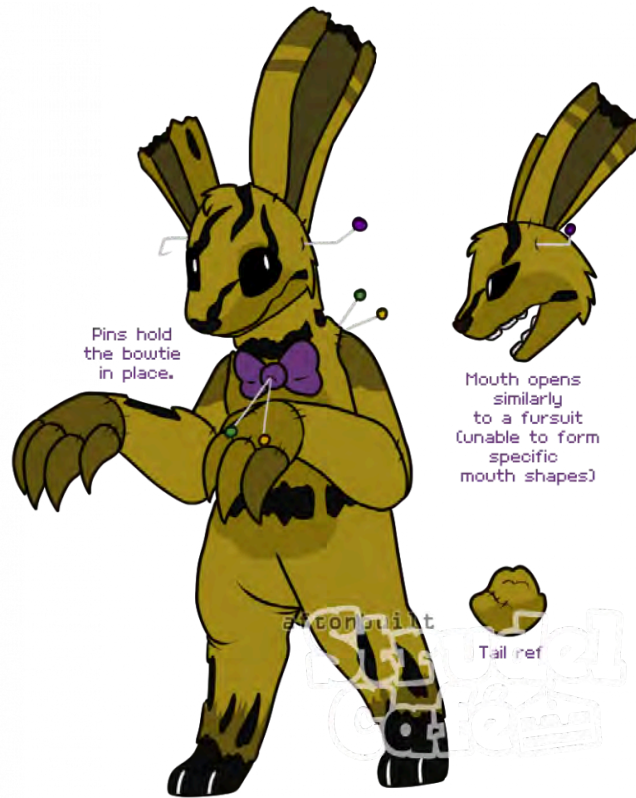

Thimblet M1629: Old Mascot Suit

Active Design

Info

Archival Owner: aftonbuilt

Obtained: Nursery Purchase, 35000 crumbs

Designer: aftonbuilt

Artist: aftonbuilt

Traits

Species: Thimblet

Theme: Old Mascot Suit , Kigurumi

Variant: Ghost

Ears: Rabbit

Horns: Naked

Tail: Bobbed

Tufts: Bald

Mutation: Pincushion, exclusive rarity

Mutation: Glyphic or Blackout Eyes, exclusive rarity