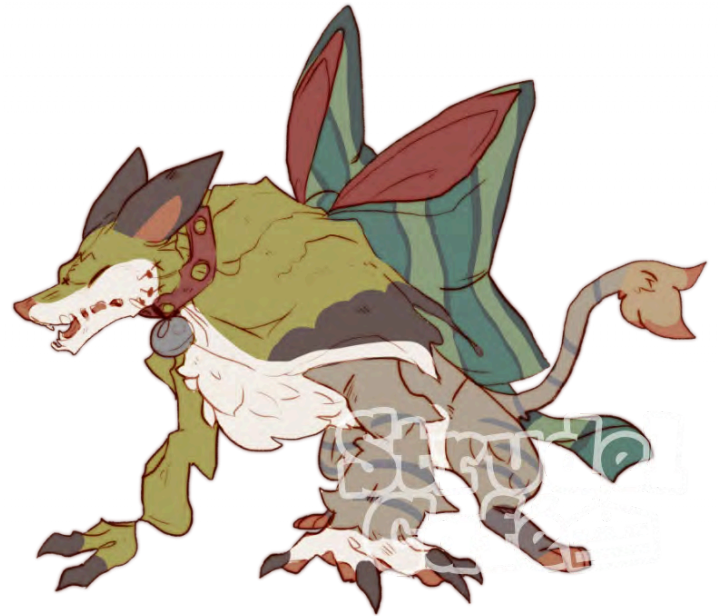

Alternate Form Design

Info

Archival Owner: TeaDragon

Obtained: Gift

Designer: TeaDragon

Artist: TeaDragon

Alternate Form Artist: TeaDragon

Traits

Species: Thimblet

Theme: Forgotten Ghost Kitty Costume , Ghost

Variant: Ghost

Ears: Pricked

Horns: Naked

Tail: Tufted

Tufts: Bald

Mutation: Angora, exclusive rarity

Mutation: Ribbon Wings, exclusive rarity

Mutation: Pincushion, exclusive rarity