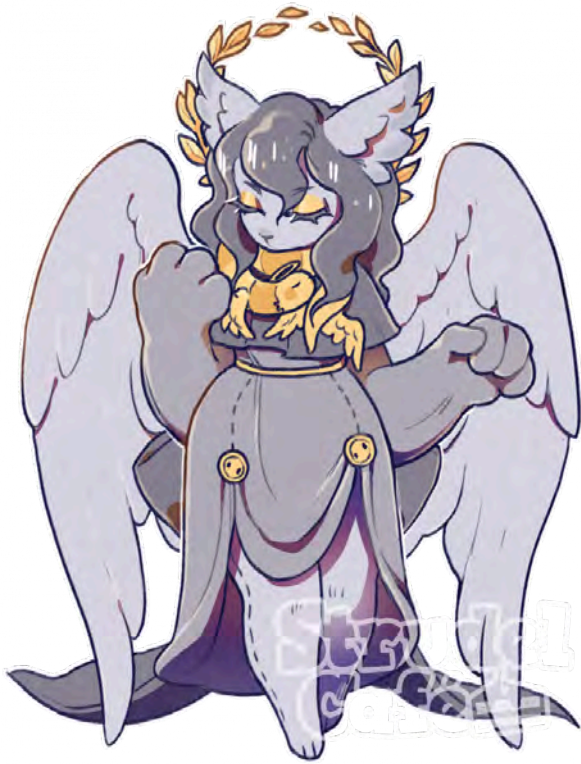

Thimblet M0531: Angel's Chiton

Active Design

Info

Archival Owner: Mizar

Obtained: Trade

Designer: Mizar

Artist: eliots

Catalogued Design Info

Designer: Mizar

Artist: Mizar