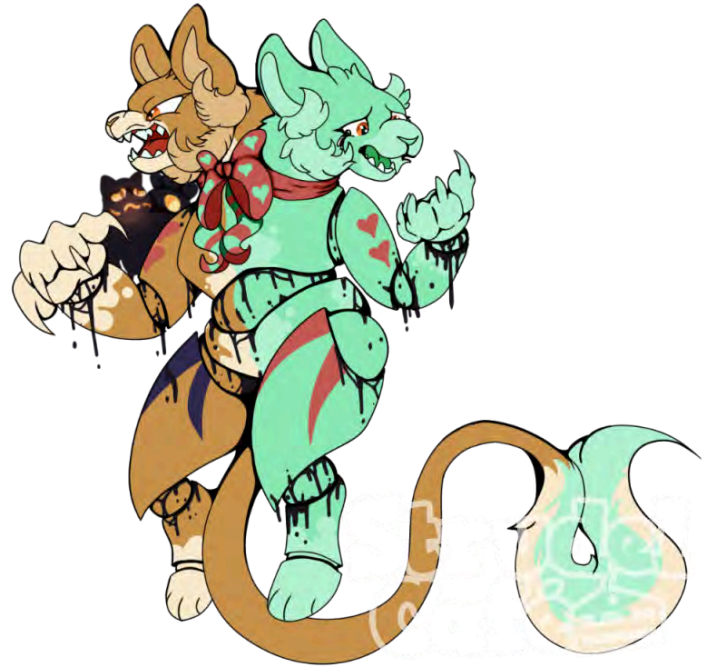

Catalogued Design

Info

Archival Owner: PartySheep

Obtained: Trade

Designer: PartySheep

Artist: PartySheep

Catalogued Design Info

Designer: PartySheep

Artist: PartySheep

Traits

Species: Thimblet

Theme: Forgotten Ball joint , Ghost

Variant: Ghost

Ears: Pricked

Horns: Naked

Tail: Tufted

Tufts: Forward-Swept

Mutation: Polycephaly, exclusive rarity

Mutation: Parasitism, exclusive rarity