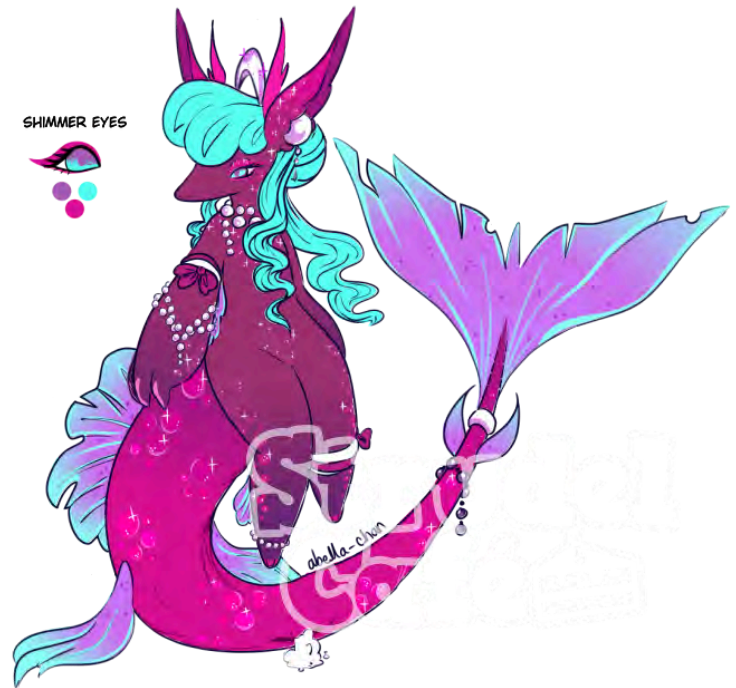

Tufts: Special, special rarity

Thimblet M0328: Damaged Mermaid Costume

Active Design

Catalogued Design

Info

Archival Owner: abella-chan

Obtained: Nursery Purchase, 55000 crumbs

Designer: abella-chan