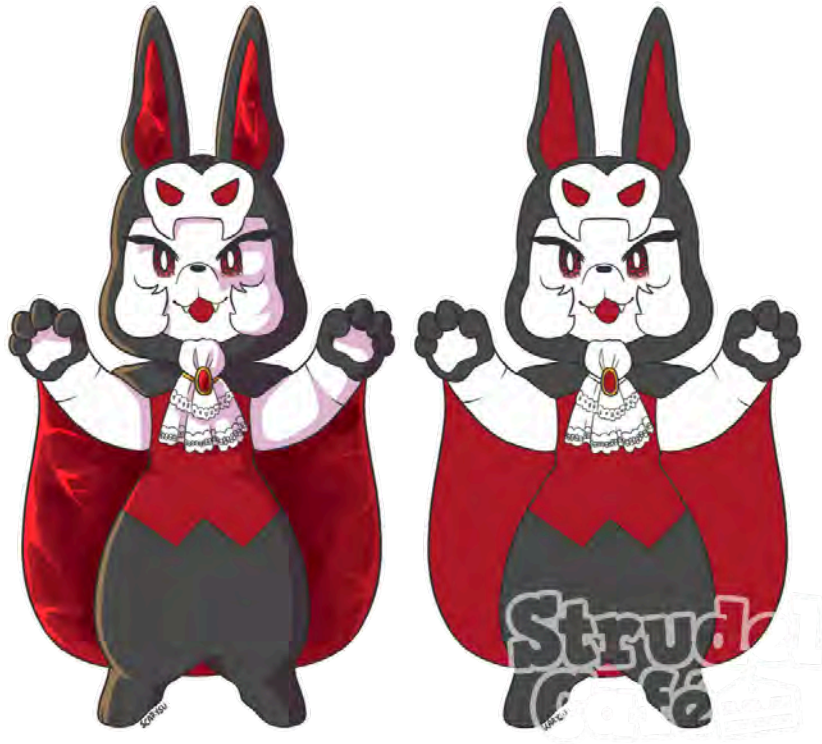

Thimblet M0042: Vampire Costume

Active Design

Info

Archival Owner: goomy-king

Obtained: MYO Slot, $45

Designer: scarysu

Artist: scarysu

Traits

Species: Thimblet

Theme: Vampire Costume , Kigurumi

Variant: Household

Ears: Rabbit

Horns: Naked

Tail: Bobbed

Tufts: Special, special rarity