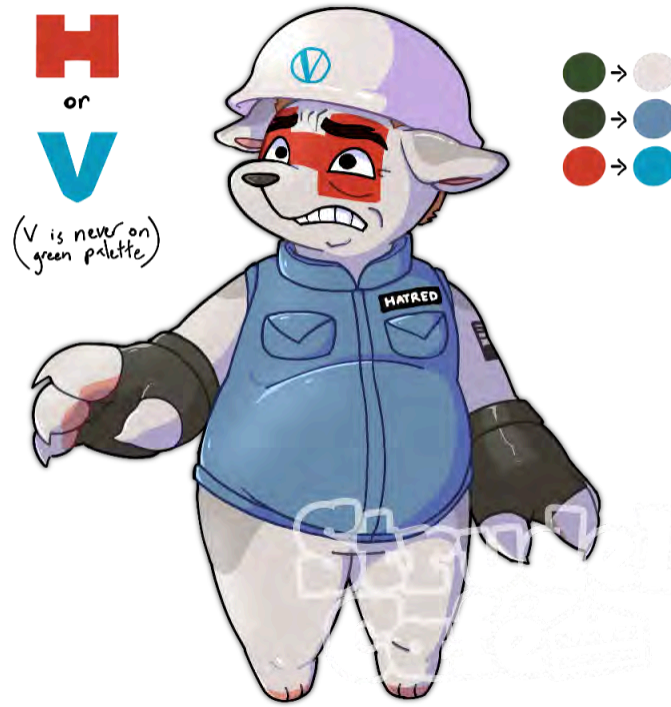

Thimblet M1636: Vintage Sergeant's Uniform

Active Design

Info

Archival Owner: ferlajayce

Obtained: Nursery Purchase, 35000 crumbs

Designer: ferlajayce

Artist: ferlajayce

Traits

Species: Thimblet

Theme: Vintage Sergeant's Uniform , Ghost

Variant: Ghost

Ears: Pricked

Horns: Naked

Tail: Special, special rarity

Tufts: Bald

Mutation: Colour Changing, exclusive rarity

Mutation: Paintable, exclusive rarity

Mutation: No Tail, exclusive rarity