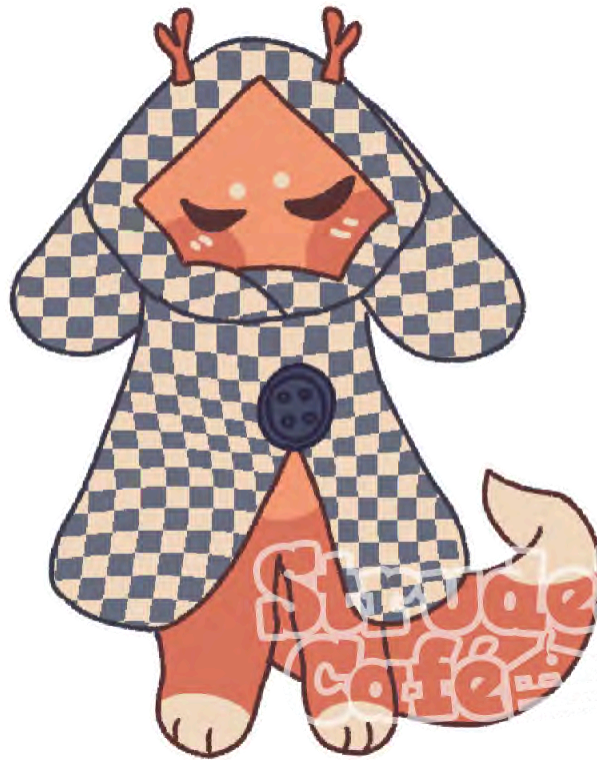

Archival Owner: Cottean

Obtained: Nursery Purchase, 35000 crumbs

Traits

Species: Thimblet

Slot Rarity: Household

Variant: Household

Thimblet M1882: Checkerboard Cloak

Active Design